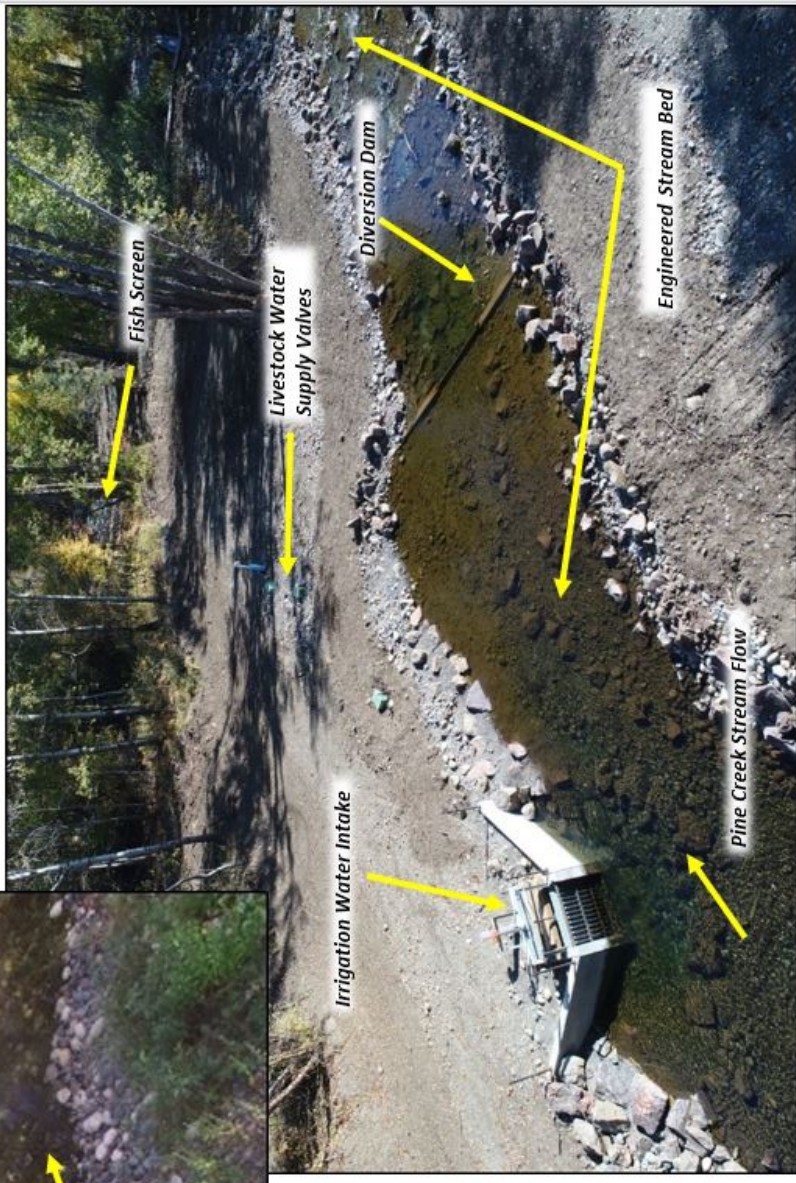

Thad Leep Fish Passage Project

Project Partners

- Eagle Valley SWCD
- Idaho Power Company
- US Fish and Wildlife Service
- Oregon Watershed Enhancement Board
- Oregon Department of Fish and Wildlife
- Thad Leep Ditch users